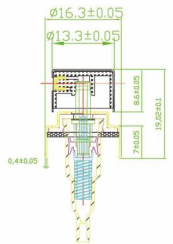

Sprinkler head
喷头系列